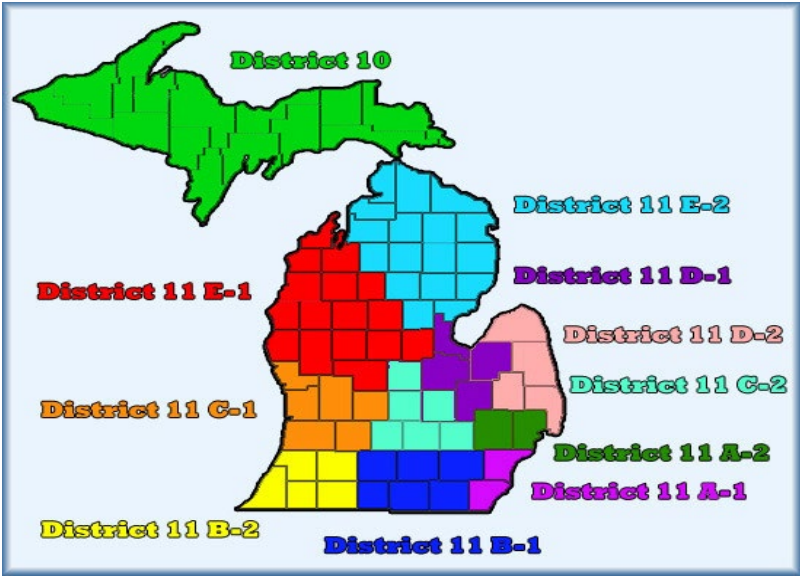

# District Map

District\_Map

District 10 : **Alger, Baraga, Chippewa, Delta, Dickinson, Gogebic, Houghton, Iron, Keweenaw, Luce, Mackinac, Marquette, Menominee, Ontonagon, Schoolcraft**

District 11 A-1: **Monroe, Wayne**

District 11 A-2: **Macomb, Oakland**

District 11 B-1: **Branch, Calhoun, Hillsdale, Jackson, Lenawee, Washtenaw**

District 11 B-2: **Berrien, Cass, Kalamazoo, St. Joseph, VanBuren**

District 11 C-1: **Allegan, Barry, Ionia, Kent, Muskegon, Ottawa**

District 11 C-2: **Clinton, Eaton, Gratiot, Ingham, Livingston, Shiawassee**

District 11 D-1: **Bay, Genesee, Saginaw, Tuscola**

District 11 D-2: **Huron, Lapeer, Sanilac, St. Clair**

District 11 E-1: **Benzie, Clare, Grand Traverse, Isabella, Lake Leelanau, Manistee, Mason, Mecosta, Midland, Missaukee, Montcalm, Newaygo, Oceana, Osceola, Wexford**

District 11 E-2: **Alcona, Alpena, Antrim, Arenac, Charlevoix, Cheboygan, Crawford, Emmet, Gladwin, Iosco, Kalkaska, Montmorency, Ogemaw, Oscoda, Otsego, Presque Isle, Roscommon**